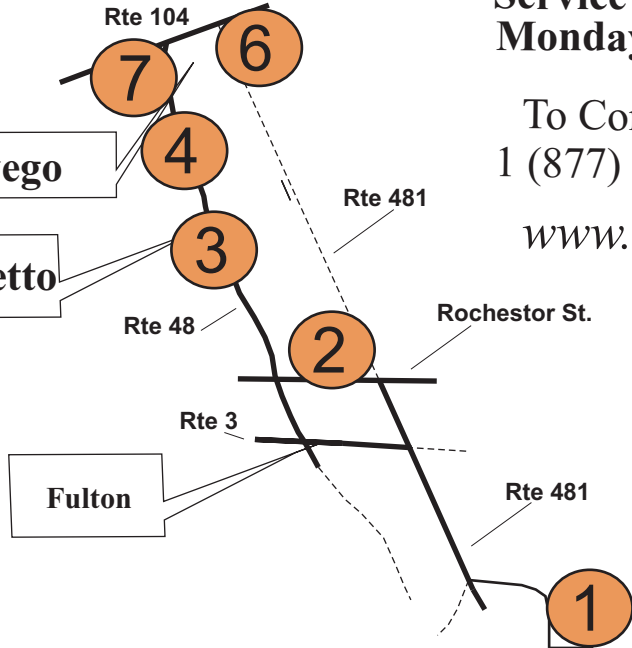

TRANSFERS

You may transfer from this OPT route to another OPT route or CENTRO to get to various points of Oswego County and/or Onondaga County

FLAG STOPS

Anyone may flag down the bus at a safe location along the route.

No Route Service On

New Years, Memorial Day,
4th of July, Labor Day,
Thanksgiving and Christmas

OPT 7

Fulton - Minetto - Oswego

OSWEGO COUNTY
PUBLIC TRANSIT
Transportation for Everyone

To Contact Us
1 (877) 484-3287

OCO Transportation Division
239 Oneida Street
Fulton, New York 13069

www.oco.org

OPT 7

Fulton - Minnetto - Oswego

**Service Operates
Monday - Friday**

To Contact Us
1 (877) 484-3287

www.OCO.org

Fulton to Oswego (via Minnetto)

| | 1 Fulton | 5 Fulton | 2 Fulton | 3 Minnetto | 4 Oswego | 7 Oswego | 6 Oswego |
|--|------------------|----------------------|----------------|------------------|---------------------|---------------------------------------|-------------------------------|
| | CCC / River Glen | W 1st & Schuyler St. | Towpath Towers | Stewarts, Rte 48 | Post Office, Rte 48 | Downtown W 1st St / W Oneida St | Downtown E 1st St / Bridge |
| | 7:02 AM | **** | 7:07 AM | 7:17 AM | 7:25 AM | 7:32 AM | |
| | **** | 2:20 PM | **** | 2:32 PM | **** | | 3:15 PM |