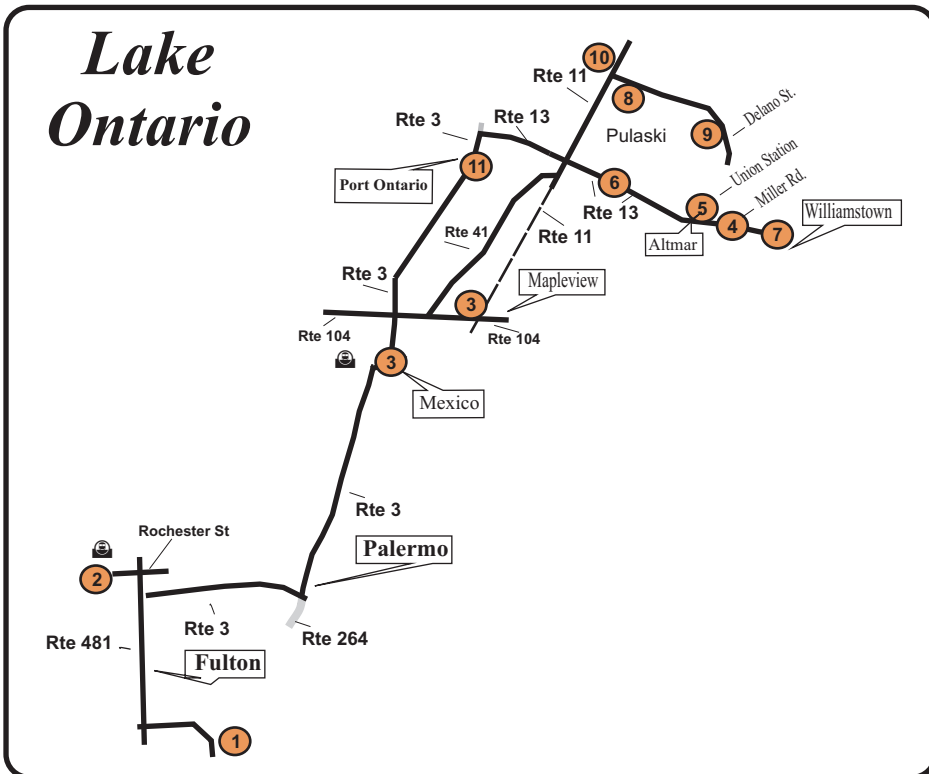

TRANSFERS

You may transfer from this OPT route to another OPT route or CENTRO to get to various points of Oswego County and/or Onondaga County

FLAG STOPS

Anyone may flag down the bus at a safe location along the route.

No Route Service On

New Years, Memorial Day,
4th of July, Labor Day,
Thanksgiving and Christmas

OPT 11

Fulton - Mexico -
Pulaski - Williamstown
Altmar - Port Ontario

**OSWEGO COUNTY
PUBLIC TRANSIT**
Transportation for Everyone

To Contact Us
1 (877) 484-3287

OCO Transportation Division
239 Oneida Street
Fulton, New York 13069

www.oco.org

Fulton - Mexico - Pulaski - Williamstown

Altmar - Port Ontario

OPT - 11

WEEKDAY	Stop #	6	9	8	1	2	3	4	5	6	5	7	5	6
		Byrne-Dairy / Trailways - Pulaski	Health Center - Pulaski	Spring Brook Apt - Pulaski	CCC - Fulton	Towpath Towers - Fulton	DSS - Mexico	Williamstown - Miller Rd & Rte 13	Union Station - Altmar	Byrne-Dairy / Trailways - Pulaski	Union Station - Altmar	Nice & Easy - Williamstown	Union Station - Altmar	Byrne-Dairy / Trailways - Pulaski
				6:00 AM	6:05 AM	6:25 AM	7:02 AM	7:12 AM	7:35 AM	7:47 AM	7:57 AM	8:07 AM	8:19 AM	
	10:00 AM									10:12 AM	10:25 AM	10:35 AM	10:47 AM	
	11:55 AM	12:10 PM	12:15 PM						12:35 PM	12:47 PM	12:57 PM		1:20 PM	
	Stop #	6	8	9	10	11	3	2	1	2	3	11	6	
		Byrne-Dairy / Trailways - Pulaski	Spring Brook Apt - Pulaski	Health Center - Pulaski	Library - Pulaski	R & R Store - Port Ontario	DSS - Mexico	Towpath Towers - Fulton	CCC - Fulton	Towpath Towers - Fulton	DSS - Mexico	R & R Store - Port Ontario	Byrne-Dairy / Trailways - Pulaski	
	8:19 AM				8:29 AM	8:39 AM	8:59 AM	9:04 AM	9:09 AM	9:40 AM	9:50 AM	10:00 AM		
	10:47 AM	10:55 AM	11:00 AM	11:07 AM								11:15 AM		
	1:20 PM				1:30 PM	1:40 PM	2:00 PM	2:05 PM						

- Map key**
- = Transfer Point
 - = Bus Stop
 - = Handicap Accessible

Service Operates Monday - Friday

To Contact Us
1 (877) 484-3287

www.oco.org