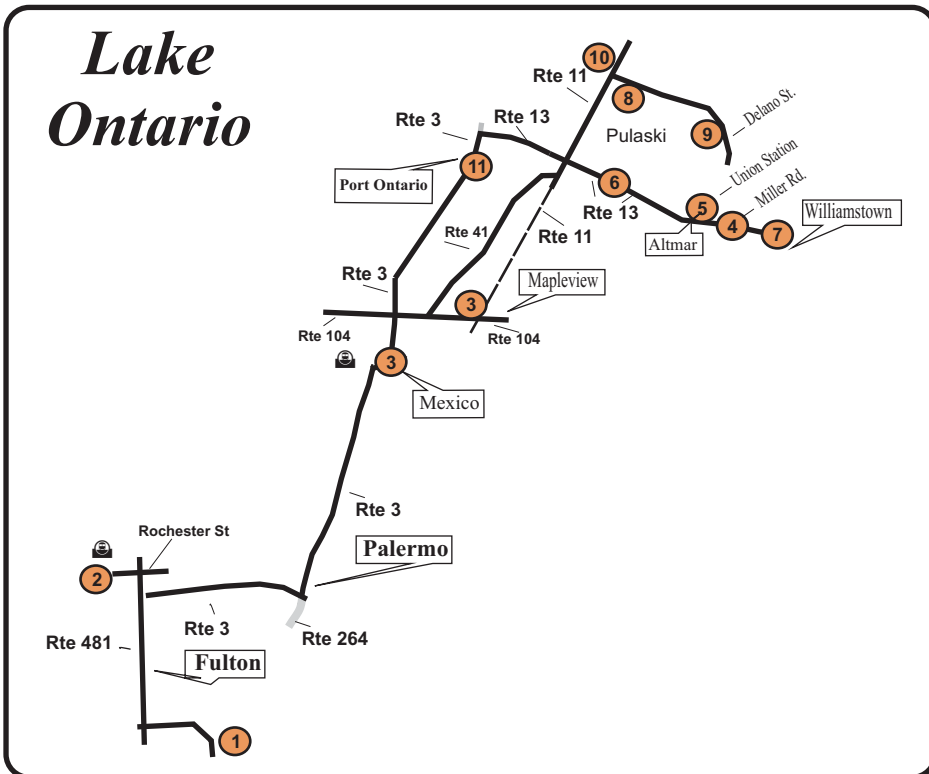

TRANSFERS

You may transfer from this OPT route to another OPT route or CENTRO to get to various points of Oswego County and/or Onondaga County

FLAG STOPS

Anyone may flag down the bus at a safe location along the route.

No Route Service On

New Years, Memorial Day, 4th of July, Labor Day, Thanksgiving and Christmas

OPT 11

Fulton - Mexico -
Pulaski - Williamstown
Altmar - Port Ontario

**OSWEGO COUNTY
PUBLIC TRANSIT**
Transportation for Everyone

To Contact Us
1 (877) 484-3287

OCO Transportation Division
239 Oneida Street
Fulton, New York 13069

www.oco.org

Fulton - Mexico - Pulaski - Williamstown

Altmar - Port Ontario

OPT - 11

WEEKDAY

Stop #	6	9	8	1	2	3	4	5	6	5	7	5	6
	Byrne-Dairy / Trailways - Pulaski	Health Center - Pulaski	Spring Brook Apt - Pulaski	CCC - Fulton	Towpath Towers - Fulton	DSS - Mexico	Williamstown - Miller Rd & Rte 13	Union Station - Altmar	Byrne-Dairy / Trailways - Pulaski	Union Station - Altmar	Nice & Easy - Williamstown	Union Station - Altmar	Byrne-Dairy / Trailways - Pulaski
			6:00 AM	6:05 AM	6:25 AM	7:02 AM	7:12 AM	7:35 AM	7:47 AM	7:57 AM	8:07 AM	8:19 AM	
10:00 AM									10:12 AM	10:25 AM	10:35 AM	10:47 AM	
11:55 AM	12:10 PM	12:15 PM						12:35 PM	12:47 PM	12:57 PM			1:20 PM

Stop #	6	8	9	10	11	3	2	1	2	3	11	6
	Byrne-Dairy / Trailways - Pulaski	Spring Brook Apt - Pulaski	Health Center - Pulaski	Library - Pulaski	R & R Store - Port Ontario	DSS - Mexico	Towpath Towers - Fulton	CCC - Fulton	Towpath Towers - Fulton	DSS - Mexico	R & R Store - Port Ontario	Byrne-Dairy / Trailways - Pulaski
8:19 AM				8:29 AM	8:39 AM	8:59 AM	9:04 AM	9:09 AM	9:40 AM	9:50 AM	10:00 AM	
10:47 AM	10:55 AM	11:00 AM	11:07 AM								11:15 AM	
1:20 PM				1:30 PM	1:40 PM	2:00 PM	2:05 PM					